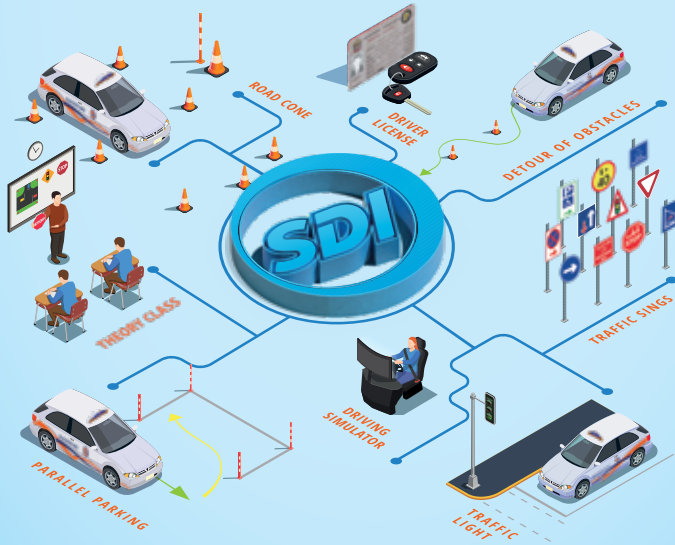

# معهد الشارقة للسياقة Sharjah Driving Institute

DRIVING EXCELLENCE | التميز في القيادة

Get Registered @ Sharjah Driving Institute  
Get **HIGH QUALITY TRAINING**

According to the highest international standard  
with the most efficient & Experienced trainers

Fees belong to Sharjah Driving Institute

Theory Course	AED 650
---------------	---------

Theory test free for the first time and in case of failure, a fee of AED 50 per bid

Practical Course

Vehicle category	Fees per class	Class Duration	No. of classes	Total Fees	
Light Vehicle License	Manual	AED 60	40 min	50	AED 3,000
	Automatic	AED 70	40 min	50	AED 3,500
	Disabled	AED 49	40 min	50	AED 2,450
Motorcycle	AED 40	30 min	25	AED 1,000	
Heavy Truck	AED 150	30 min	20	AED 3,000	
Heavy Bus	AED 150	30 min	20	AED 3,000	
Light Bus	AED 100	30 min	20	AED 2,000	
Light Forklift	AED 100	40 min	5	AED 500	
Heavy Forklift	AED 150	40 min	10	AED 1,500	